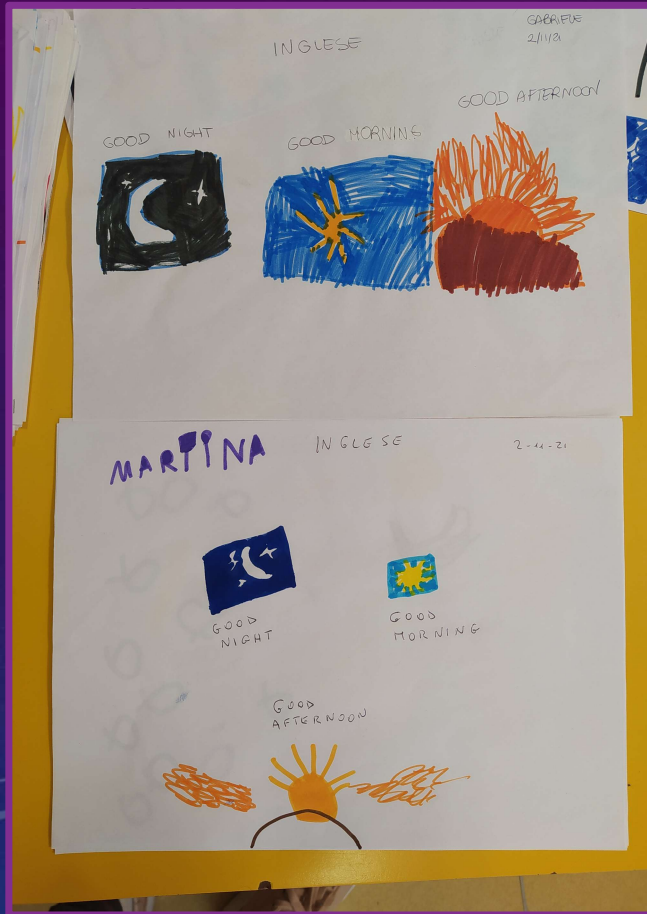

The background is a dark blue gradient with a subtle pattern of small white dots. On the left side, there are several overlapping circular elements. A prominent one is a large circle with a scale around its perimeter, marked with numbers from 140 to 260 in increments of 10. Other circles are smaller and some have dashed lines or arrows, suggesting a technical or scientific theme.

PROGETTO MADRELINGUA INGLESE

SCUOLA DELL'INFANZIA LA CASETTA

IMPARIAMO I COLORI

ATTIVITÀ SULLA SICUREZZA

I GIORNI DELLA SETTIMANA

LE PARTI DEL CORPO

I VESTITI

I MOMENTI DELLA GIORNATA

LA CANZONE DI NATALE