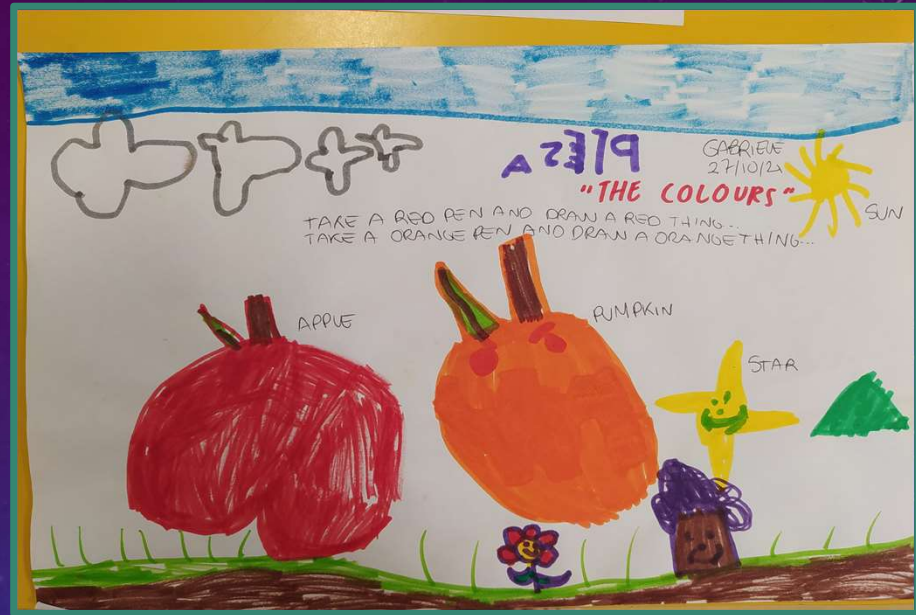

The background is a dark blue gradient with a subtle pattern of small white dots. On the left side, there are several overlapping circular elements. A prominent one is a large circle with a scale around its perimeter, marked with numbers from 140 to 260 in increments of 10. Other circles are smaller and some have dashed lines or arrows, suggesting a technical or scientific theme.

PROGETTO MADRELINGUA INGLESE

SCUOLA DELL'INFANZIA LA CASETTA

IMPARIAMO I COLORI

ATTIVITÀ SULLA SICUREZZA

I GIORNI DELLA SETTIMANA

LE PARTI DEL CORPO

I VESTITI

I MOMENTI DELLA GIORNATA

LA CANZONE DI NATALE