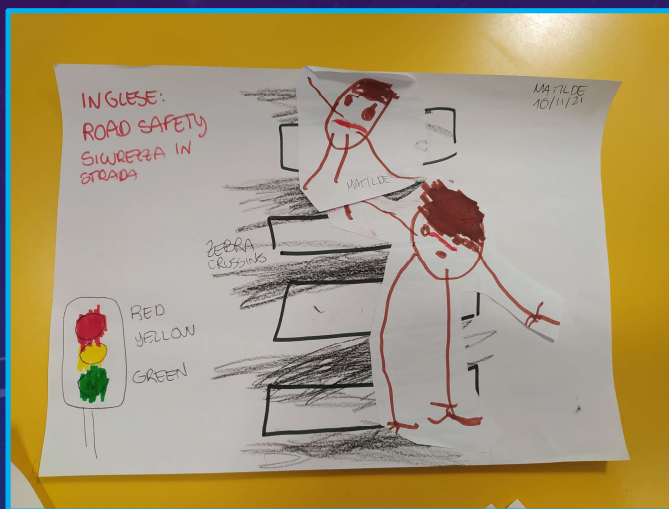

The background is a dark blue gradient with a subtle pattern of small white dots. On the left side, there are several overlapping circular elements. A prominent one is a large circle with a scale around its perimeter, marked with numbers from 140 to 260 in increments of 10. Other circles are smaller and some have dashed lines or arrows, suggesting a technical or scientific theme.

PROGETTO MADRELINGUA INGLESE

SCUOLA DELL'INFANZIA LA CASETTA

IMPARIAMO I COLORI

ATTIVITÀ SULLA SICUREZZA

I GIORNI DELLA SETTIMANA

LE PARTI DEL CORPO

I VESTITI

I MOMENTI DELLA GIORNATA

LA CANZONE DI NATALE