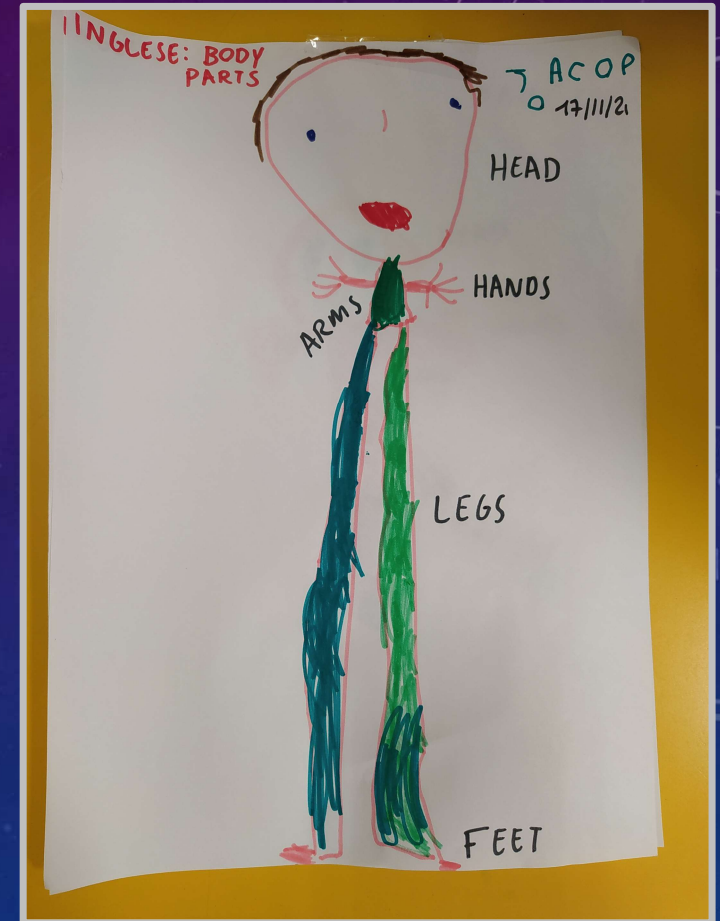

The background is a dark blue gradient with a subtle pattern of small white dots. On the left side, there are several overlapping circular elements. A prominent one is a large circle with a scale around its perimeter, marked with numbers from 140 to 260 in increments of 10. Other circles are smaller and some have dashed lines or arrows, suggesting a technical or scientific theme.

PROGETTO MADRELINGUA INGLESE

SCUOLA DELL'INFANZIA LA CASETTA

IMPARIAMO I COLORI

ATTIVITÀ SULLA SICUREZZA

I GIORNI DELLA SETTIMANA

LE PARTI DEL CORPO

I VESTITI

I MOMENTI DELLA GIORNATA

LA CANZONE DI NATALE