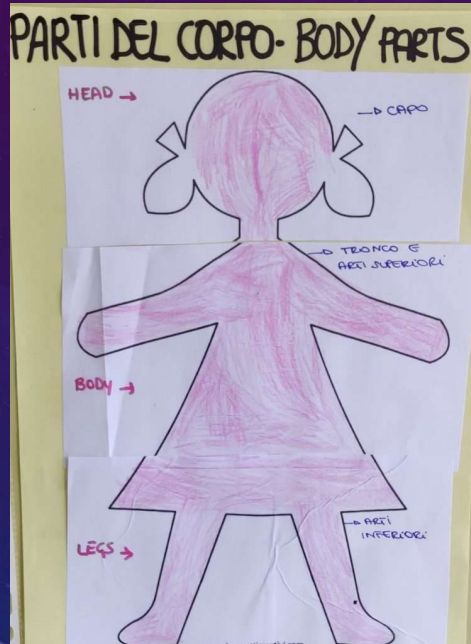

The background is a dark blue gradient with a subtle pattern of small white dots. On the left side, there are several overlapping circular elements. A prominent one is a large circle with a scale around its perimeter, marked with numbers from 140 to 260 in increments of 10. Other circles are smaller and some have dashed lines or arrows, suggesting a technical or scientific theme.

PROGETTO MADRELINGUA INGLESE

SCUOLA DELL'INFANZIA LA CASETTA

IMPARIAMO I COLORI

ATTIVITÀ SULLA SICUREZZA

I GIORNI DELLA SETTIMANA

LE PARTI DEL CORPO

I VESTITI

I MOMENTI DELLA GIORNATA