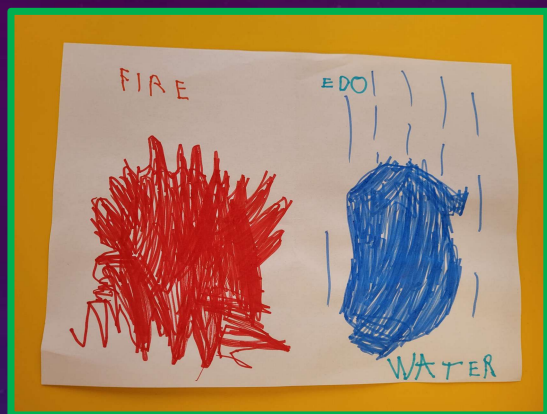

The background is a dark blue gradient with a subtle pattern of small white dots. On the left side, there are several overlapping circular elements. A prominent one is a large circle with a scale around its perimeter, marked with numbers from 140 to 260 in increments of 10. Other circles are smaller and some have dashed lines or arrows, suggesting a technical or scientific theme.

PROGETTO MADRELINGUA INGLESE

SCUOLA DELL'INFANZIA LA CASETTA

IMPARIAMO I COLORI

ATTIVITÀ SULLA SICUREZZA

I GIORNI DELLA SETTIMANA

LE PARTI DEL CORPO

I VESTITI

I MOMENTI DELLA GIORNATA

LA CANZONE DI NATALE